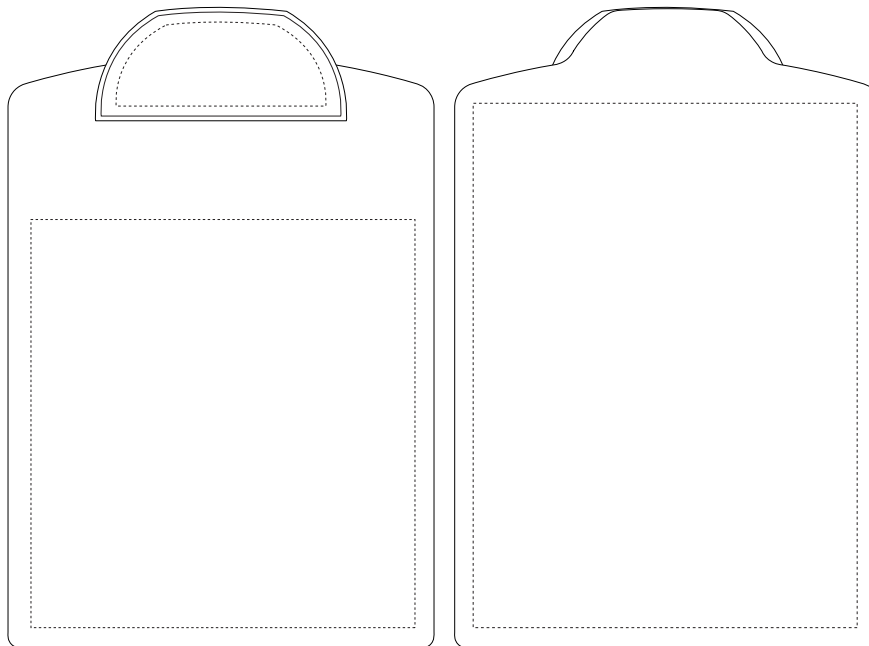

ITEM # 8210 - Letter Size Clipboard with Imprintable Clip

Available Color(s) : White

Imprint Area Size : Back of Board Imprint: 8" x 10"
Front of Board: 8" x 8 1/2"
Clip Imprint: 4" x 2"

Artwork Format(s) accepted : CMYK TIF 300 dpi (with 0.25" bleed)
or Vector EPS (type outlined)

Artwork Recommendations : No type smaller than 7 pt.

Industry standard allows
1/16" movement in any direction

Purchase Order #:

Spot Color

* Template Shown at 25%
Border Does Not Print

Screen print on a clip

Screen Print on a front
of a board

Screen Print / 4-cp
on back of a board

=IMPRINT AREA

ART NOTES: