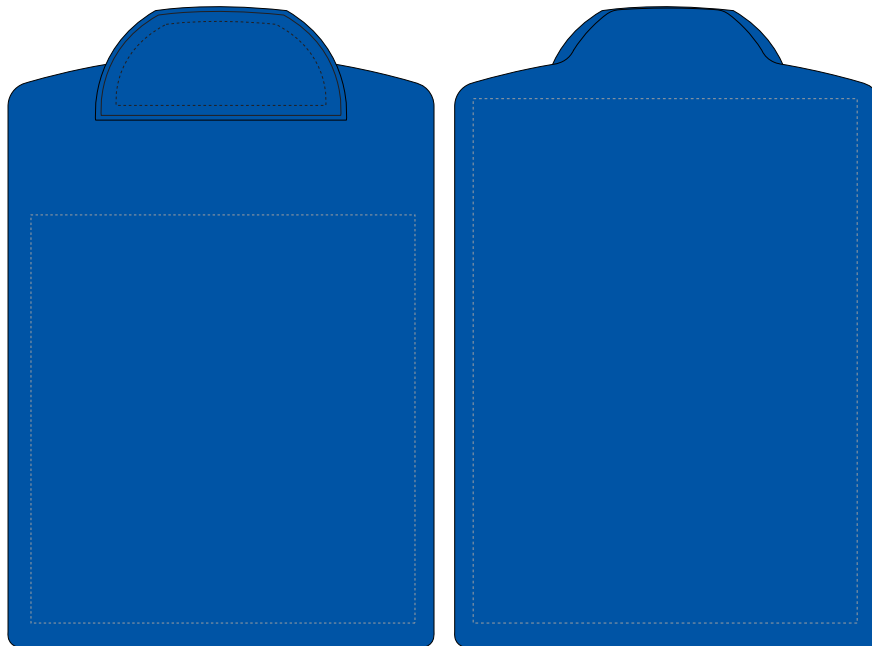

ITEM # 8210 - Letter Size Clipboard with Imprintable Clip

Available Color(s) : Trans Red

Imprint Area Size : Back of Board Imprint: 8" x 10"
Front of Board: 8" x 8 1/2"
Clip Imprint: 4" x 2"

Artwork Format(s) accepted : CMYK TIF 300 dpi (with 0.25" bleed)
or Vector EPS (type outlined)

Screen Print on a front
of a board

Screen Print / 4-cp
on back of a board
(white backing
for 4-cp)

 =IMPRINT AREA

ART NOTES:

ITEM # 8210 - Letter Size Clipboard with Imprintable Clip

Available Color(s) : Trans Blue

Industry standard allows
1/16" movement in any direction

Purchase Order #:

Spot Color

* Template Shown at 25%
Border Does Not Print

Screen print on a clip

Screen Print on a front
of a board

Screen Print / 4-cp
on back of a board
(white backing
for 4-cp)

 =IMPRINT AREA

ART NOTES:

ITEM # 8210 - Letter Size Clipboard with Imprintable Clip

Available Color(s) : White

Imprint Area Size : Back of Board Imprint: 8" x 10"
Front of Board: 8" x 8 1/2"
Clip Imprint: 4" x 2"