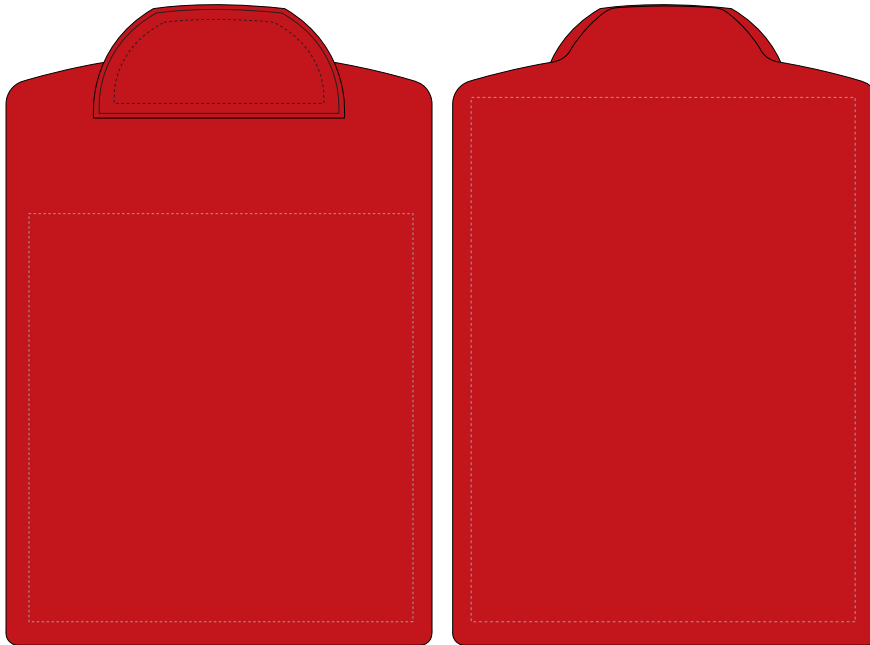

ITEM # 8210 - Letter Size Clipboard with Imprintable Clip

Available Color(s) : Trans Red

Imprint Area Size : Back of Board Imprint: 8" x 10"
Front of Board: 8" x 8 1/2"
Clip Imprint: 4" x 2"

Artwork Format(s) accepted : CMYK TIF 300 dpi (with 0.25" bleed)
or Vector EPS (type outlined)

Artwork Recommendations : No type smaller than 7 pt.

Industry standard allows
1/16" movement in any direction

Purchase Order #:

Spot Color

* Template Shown at 25%
Border Does Not Print

Screen print on a clip

Screen Print on a front
of a board

Screen Print / 4-cp
on back of a board
(white backing
for 4-cp)

 =IMPRINT AREA

ART NOTES:

ITEM # 8210 - Letter Size Clipboard with Imprintable Clip

Available Color(s) : Trans Blue

Industry standard allows
1/16" movement in any direction

Purchase Order #:

Spot Color

* Template Shown at 25%
Border Does Not Print

Screen print on a clip

Screen Print on a front
of a board

Screen Print / 4-cp
on back of a board
(white backing
for 4-cp)